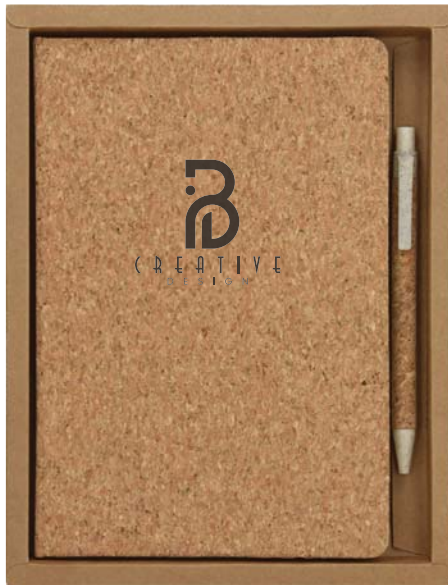

### Notebook with self-adhesive strips and ballpen

Recycled white paper, 15,5 x 10,2 x 1 cm

-  logo printing
-  1/100

possible LOGO print

70747

EKO CORK  
Gift set

Cork Gift set Notebook with cork ball pen in a gift nature box, 96 sheets, lines, 18,2 x 23,5 x 2,5 cm

A5

7076621

Cork ball pen

Gift box nature material

Possible LOGO print

CORK

Cork mouse pad  
material: padded  
Cork + PU,  
24 x 20,3 x 2 cm

possible  
LOGO print