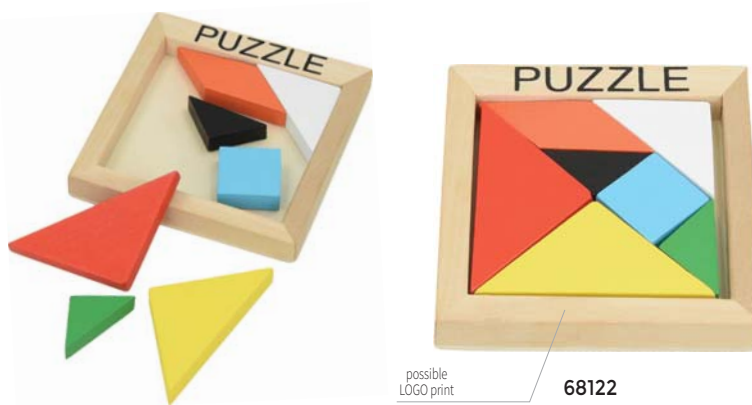

HIP-HOP

Wooden puzzle set
In wooden box,
10 x 10,3 x 1,3 cm

logo printing
 1/100

possible
LOGO print
68122