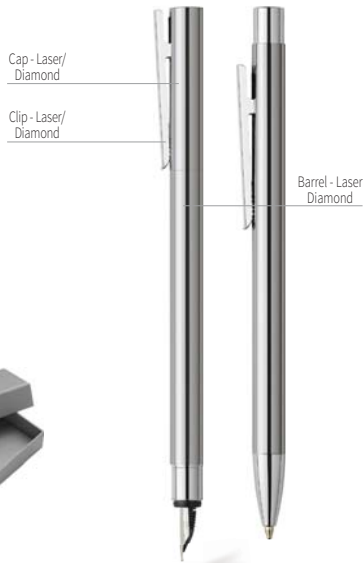

### Stainless steel

Slim barrel made of stainless steel

- 271581** fountain pen M
- 271583** ballpen
- 271582** fountain pen F