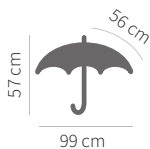

### Umbrella folding 8-panel autoopen

Pongee, 190T,

fiberglass ribs,

handle: rubber

logo printing

373 g

12/48

pink  
**8637015**