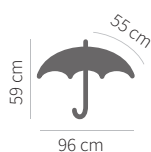

SILAS

Umbrella folding 8-panel
manual open/close
Pongee, 190T
Frame: metal + fiberglass
Handle: plastic / silver carabin

logo printing

303 g

12/48

possible LOGO print

UMBRELLA

red
8643503

dark blue
8643506

gray
8643512

black
8643502

Manual Rib Sec

MIDAS

Umbrella folding 8-panel
manual open/close
Polyester, 190T,
metal frame
and mechanism,
handle: plastic

logo printing

221 g

12/60

possible LOGO print

red
8643203

black
8643202

dark blue
8643206

Manual Rib Sec