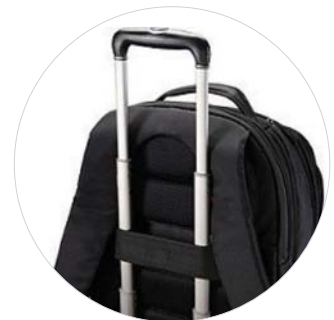

LINCOLN LANG

Multifunction Waterproof laptop backpack
With dual use: business/travel backpack
& hand bag with luggage belt,
lined compartment, with cushioned partition
up to 15,6" laptop and several inner pockets,
1 front pocket, 100% Polyester, 42 x 30 x 12 cm

15L

possible
LOGO print

40920

Laptop, Tablet, Audio, Secret, Penholder, ...