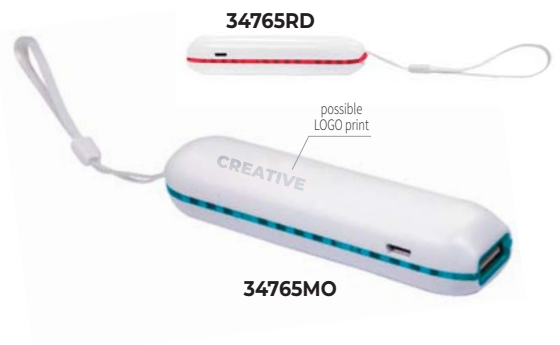

## BASIC

Power bank  
2.400 mAh  
Micro USB and  
lightning connector,  
95 x 45 x 20 mm

 logo printing

 1/100

**3474401**

## OZONE

Power bank  
3.000 mAh  
Micro USB cable and  
Iphone 5/6 adapter,  
100 x 25 x 20 mm

 logo printing

 1/100

**34765RD**

**34765MO**