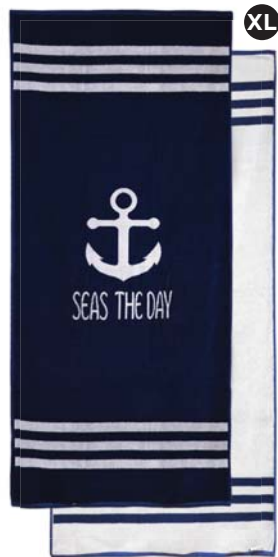

ANCHOR

Grey/blue

LANG

BEACH Towel
Quality Beach Towel,
YD Jacquard Velour,
100% cotton,
420 g/m²,
PC/wt - 0.536 g/m²

XL

Anchor and Stripe
75 x 170 cm

8387806

STRIPE

LANG

BERRY

LANG

Picnic Blanket
100% Polyester-fleece,
sponge and aluminium foil backing,
packing: with PU belt,
135 x 150 cm

FJORD

LANG

Polar fleece picnic blanket
material: front side 160 g/m²
weight rotary printing pattern
polar fleece fabric, back side PP
black material, 600D flap, Polyester
handle, 135x150cm