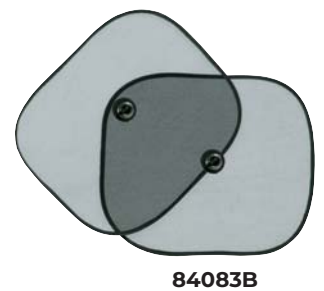

NETZ

Car sunshade 2-pieces

Polyester,
43 x 38 cm

logo printing

1