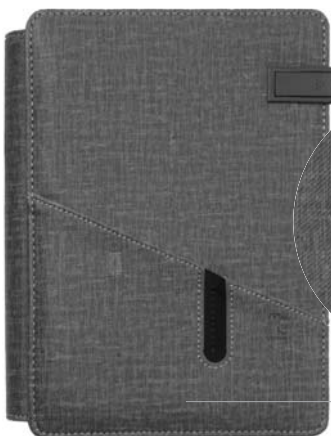

A5

Business folder A5
Notepad with 20 sheets, included 8 Gb USB, material: Polyester, 22,5 x 16,5 x 2,5 cm

- logo printing
- 1/20

possible LOGO print

8 Gb USB key

82048