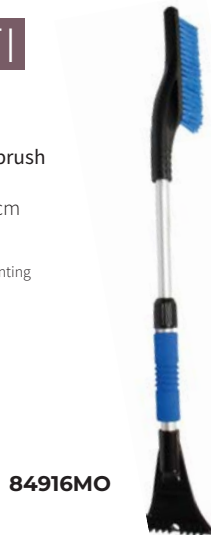

YETI

**Ice scraper
with snow brush**
Plastic,
67(81) x 11 cm

- logo printing
- 1/12