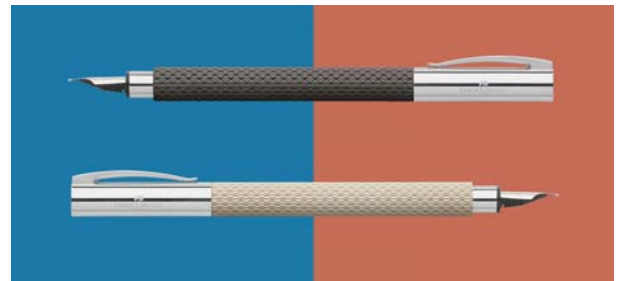

AMBITION

Precious resin black

Barrel made of brushed precious resin Cap, handle piece, tip and twist cap made of chrome-plated polished metal, spring-loaded clip made of chrome-plated polished metal, fountain pen: stainless steel nib (M, F,), cartridge/converter system, with cartridge, twist ballpoint pen: black refill, line width M.

FP - F & M
BP - M

271577
set

270719 fountain pen M
270721 ballpen
270720 fountain pen F

AMBITION

3D Leaves

Barrel made of precious resin, design made with 3D, the cover, handle, tip and spring clip are made of chromed polished metal, fountain pen is from stainless steel (M, F, EF, B) cartridge system or converter, roller: black ceramic tip, quick-drying ink, twist ballpoint pen: black refill, line width M.

FP - F & M
BP - M

Gift box 100-036-968 in white
with leather strap.

271963 fountain pen M
271964 ballpen
272245 fountain pen F
272246 roller

AMBITION

Op Art

White
sand

Black
sand

Deep
water

270723A fountain pen M
271597 ballpen
270723 fountain pen M
270722 ballpen
272240 fountain pen M
272241 ballpen