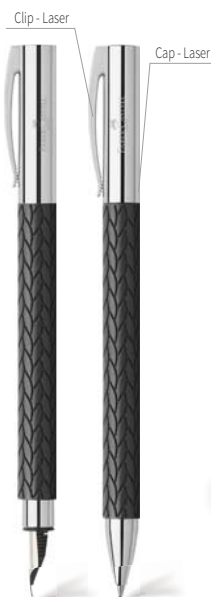

AMBITION

3D Leaves

Barrel made of precious resin, design made with 3D, the cover, handle, tip and spring clip are made of chromed polished metal, fountain pen is from stainless steel (M, F, EF, B) cartridge system or converter, roller: black ceramic tip, quick-drying ink, twist ballpoint pen: black refill, line width M.

FP - F & M
BP - M

Gift box 100-036-968 in white
with leather strap.

271963 fountain pen M
271964 ballpen
272245 fountain pen F
272246 roller