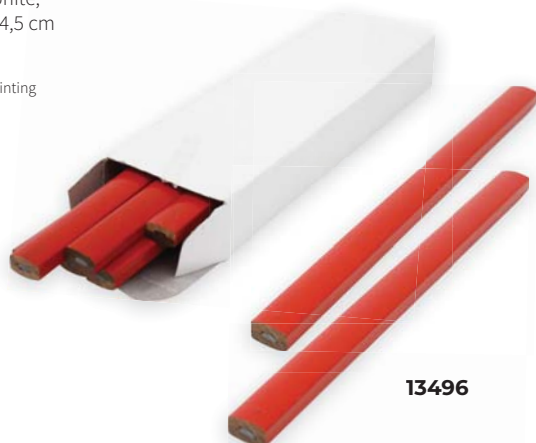

TESAR

Carpenter pencil
Wood, graphite,
17,7 x 8,5 x 4,5 cm

logo printing

12/1440