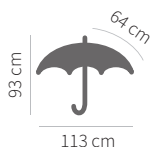

STYX

Umbrella 8-panel automatic

Pongee, 190T,
metal colored,
fiberglass frame,
handle: rubber

490 g

possible
LOGO print
yellow
86420RU