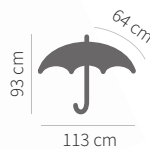

## ZEUS X

**Umbrella 8-panel automatic**  
Pongee, 190T,  
metal frame,  
handle: wood

 logo printing

 450 g

 12/48

grey  
**86421SI**

    
Auto Rib Sec

grey  
**86421SI**