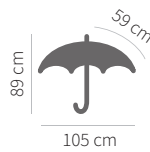

UMBRELLAS & TRAVEL

ZEUS

Umbrella 8-panel automatic
Polyester, 190T,
metal frame,
handle: wood

logo printing

390 g

12/60

Auto Rib Sec

possible
LOGO print

ZEUS FIFO

Umbrella 8-panel automatic
Polyester, 190T,
Metal frame
Handle: wood

logo printing

390 g

1/25

Auto Rib Sec

possible
LOGO print

ZEUS X

Umbrella 8-panel automatic
Pongee, 190T,
metal frame,
handle: wood

logo printing

450 g

12/48

Auto Rib Sec

possible
LOGO print