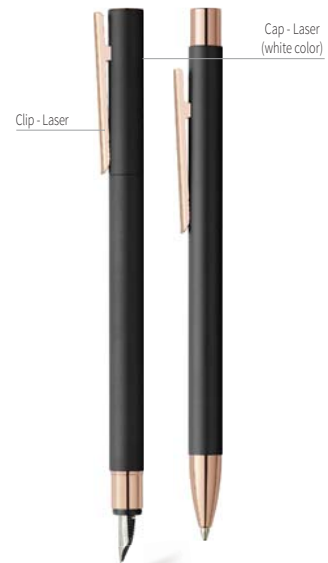

NEO SLIM

FP - F & M
BP - M

- logo printing
- 1/1

Stainless steel

Slim barrel made of stainless steel

- **271581** fountain pen M
- **271583** ballpen
- **271582** fountain pen F

Black

Slim barrel made of black-lacquered metal

- **271584** fountain pen M
- **271586** ballpen
- **271585** fountain pen F

Rosegold

Slim barrel made of black-lacquered metal

- **271588** fountain pen F
- **271589** ballpen
- **271587A** fountain pen M

POLY BALL URBAN

BP - XB

- logo printing
- 1/1

- **271070** ballpen black
- **271998** ballpen navy blue
- **271997** ballpen gray