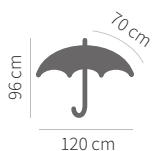

GALANT

Umbrella 8-panel autoopen

Pongee, 190T,
aluminium frame,
fiberglass ribs,
handle: PU leather

480 g

olive-brown
8642923