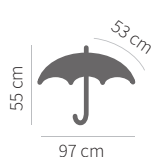

Manual Rib Sec